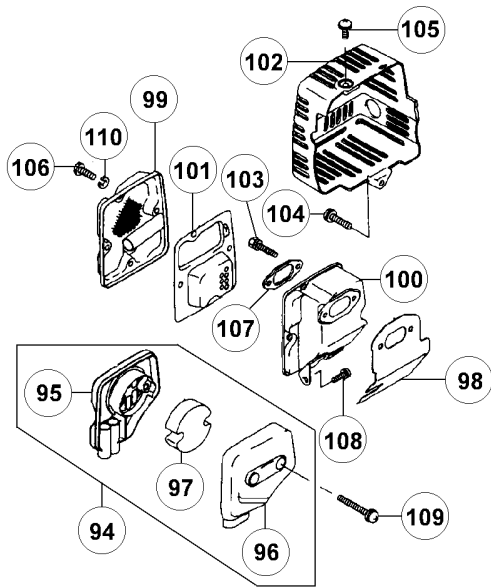

Filtre à air & échappement
Air filter & muffler system