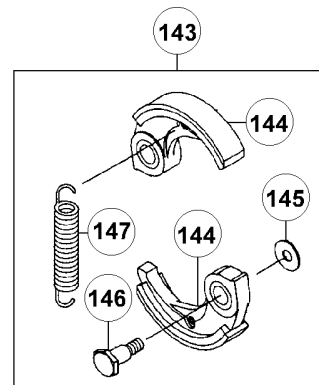

Systeme d'embrayage
Clutch system