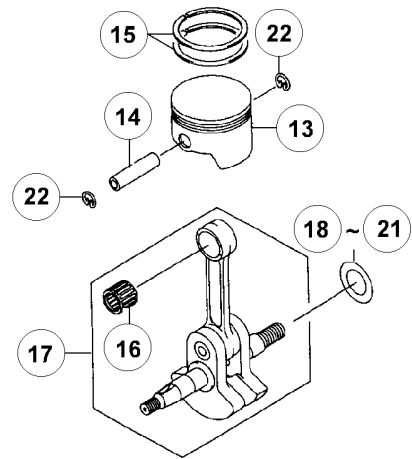

Embiellage
Piston & crankcase system