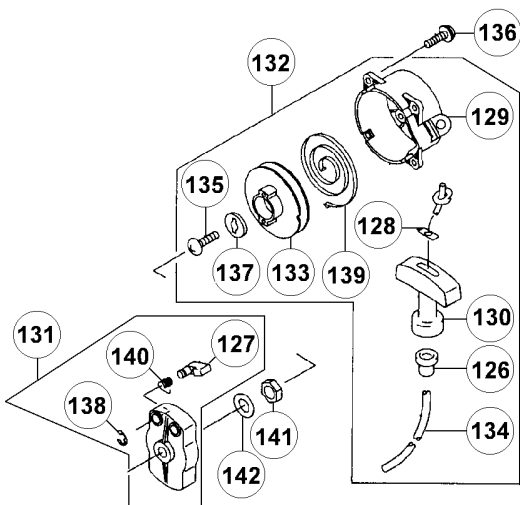

Etiquette
Label system

Lanceur
Starter system