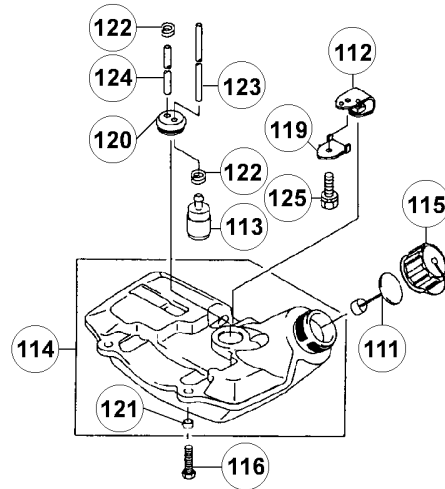

Systeme d'alimentation
Fuel tank system