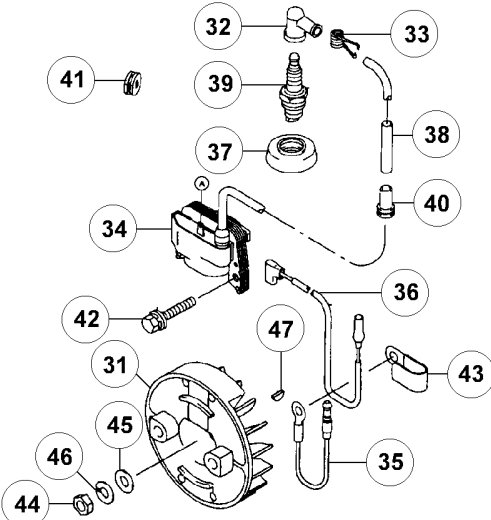

Systeme d'allumage
Electric equipment system