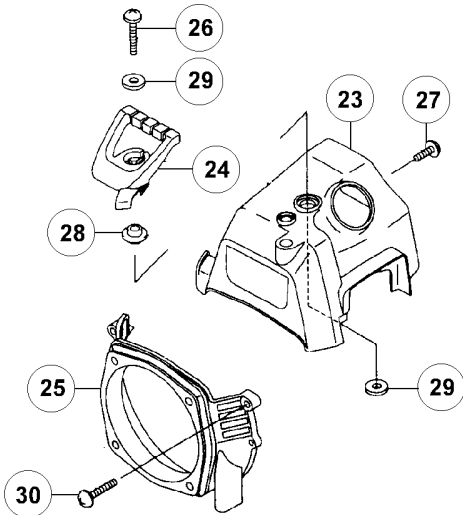

Carter de protection
Cooling equipment system