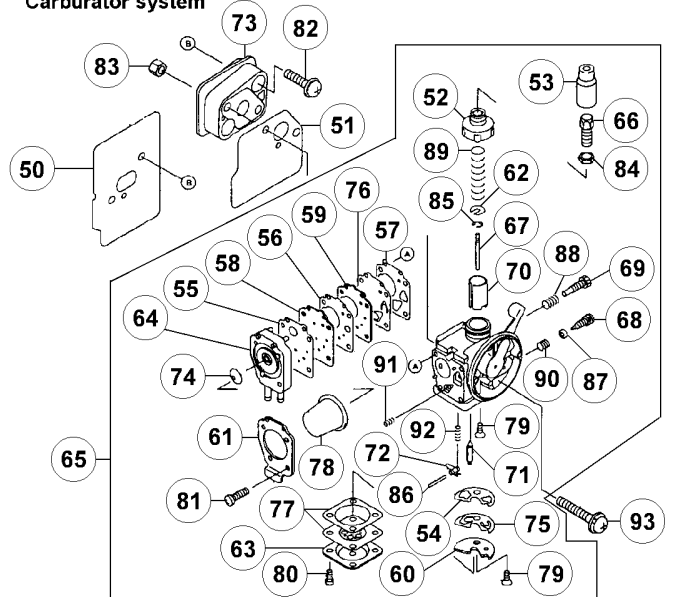

Systeme d'alimentation
Fuel tank system

Carburateur
Carburetor system