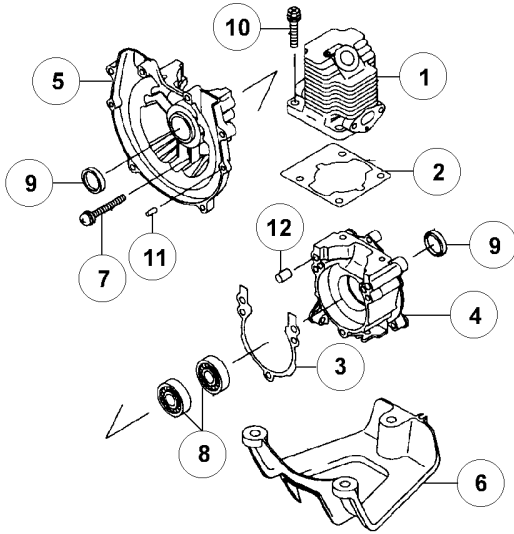

Cylindre
Cylinder & crankcase assy